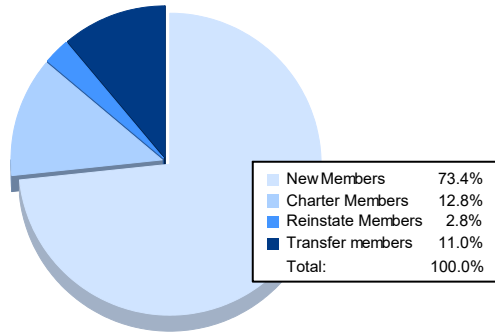

Year	New Clubs	Dropped Clubs	Gain/ Loss Clubs	New Members	Charter Members	Reinstate Members	Transfer Members	Total Member Added	Total Members Dropped	Gain/ Loss Members
2016-2017	0	0	0	148	0	2	3	153	123	30
2017-2018	1	1	0	80	21	0	5	106	191	-85
2018-2019	0	3	-3	90	0	2	6	98	140	-42
2019-2020	0	0	0	67	0	1	2	70	113	-43
2020-2021	1	1	0	80	14	3	12	109	145	-36
<b>Average</b>	<b>0</b>	<b>1</b>	<b>-1</b>	<b>93</b>	<b>7</b>	<b>2</b>	<b>6</b>	<b>107</b>	<b>142</b>	<b>-35</b>

### Membership Composition June 2021 Cumulative