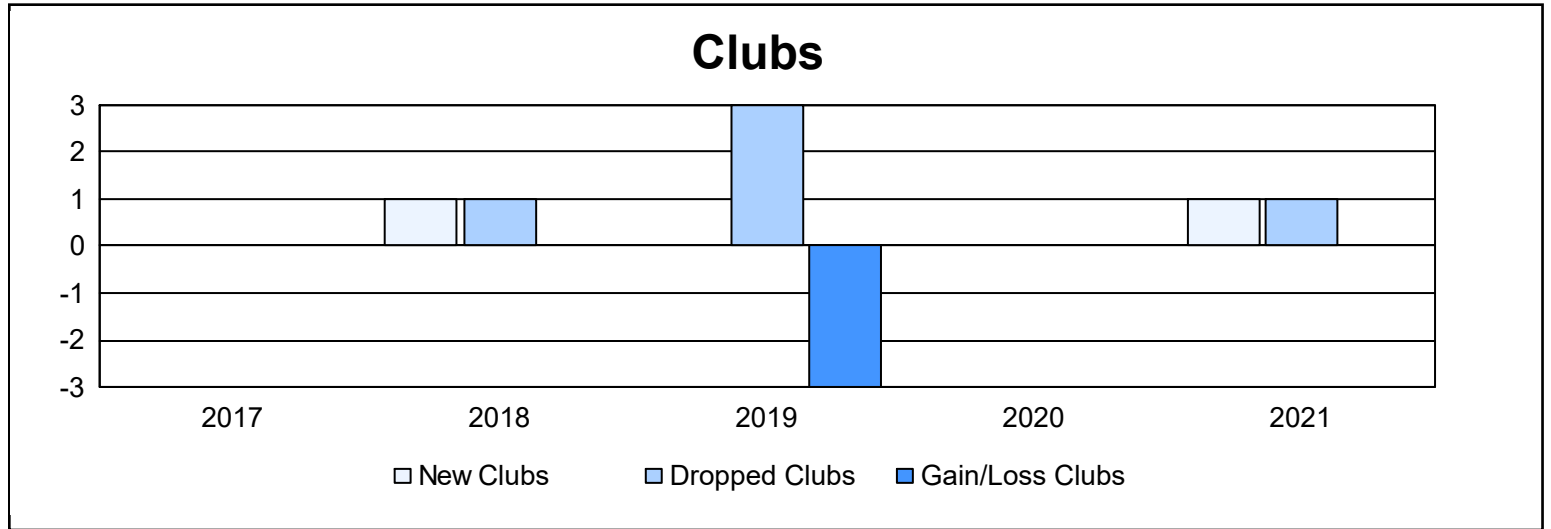

Year	New Clubs	Dropped Clubs	Gain/ Loss Clubs	New Members	Charter Members	Reinstate Members	Transfer Members	Total Member Added	Total Members Dropped	Gain/ Loss Members
2016-2017	0	0	0	148	0	2	3	153	123	30
2017-2018	1	1	0	80	21	0	5	106	191	-85
2018-2019	0	3	-3	90	0	2	6	98	140	-42
2019-2020	0	0	0	67	0	1	2	70	113	-43
2020-2021	1	1	0	80	14	3	12	109	145	-36
<b>Average</b>	<b>0</b>	<b>1</b>	<b>-1</b>	<b>93</b>	<b>7</b>	<b>2</b>	<b>6</b>	<b>107</b>	<b>142</b>	<b>-35</b>

### Membership Composition June 2021 Cumulative