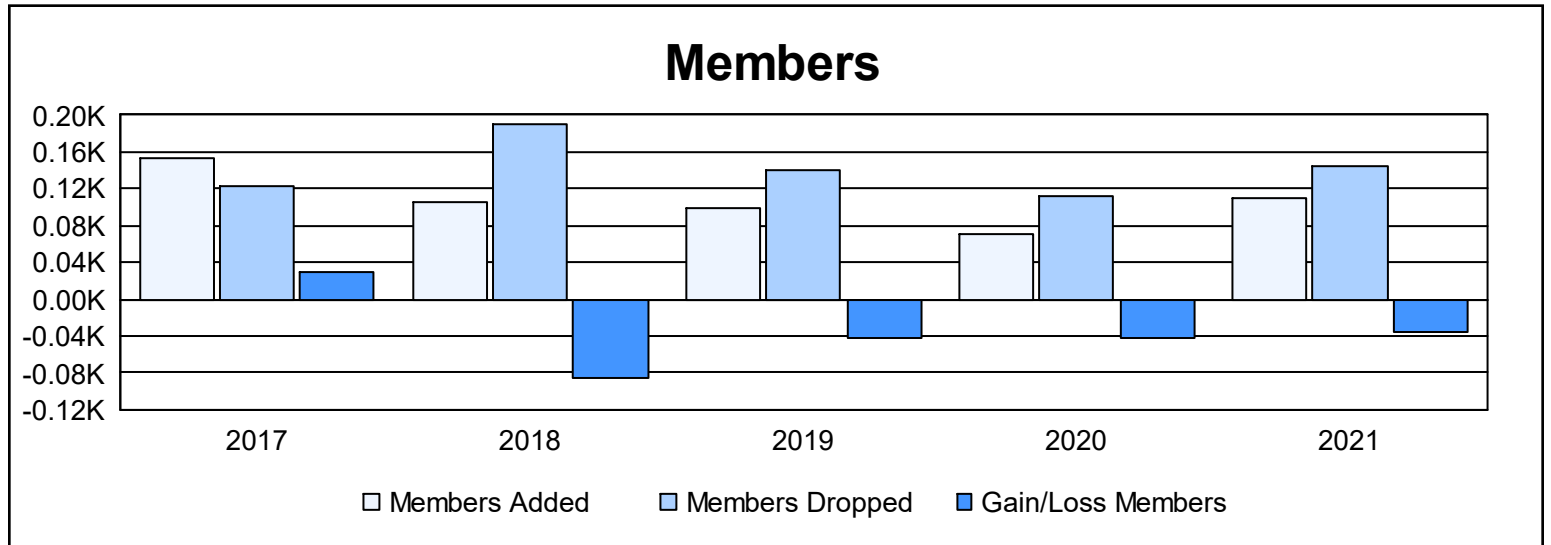

Year	New Clubs	Dropped Clubs	Gain/ Loss Clubs	New Members	Charter Members	Reinstate Members	Transfer Members	Total Member Added	Total Members Dropped	Gain/ Loss Members
2016-2017	0	0	0	148	0	2	3	153	123	30
2017-2018	1	1	0	80	21	0	5	106	191	-85
2018-2019	0	3	-3	90	0	2	6	98	140	-42
2019-2020	0	0	0	67	0	1	2	70	113	-43
2020-2021	1	1	0	80	14	3	12	109	145	-36
<b>Average</b>	<b>0</b>	<b>1</b>	<b>-1</b>	<b>93</b>	<b>7</b>	<b>2</b>	<b>6</b>	<b>107</b>	<b>142</b>	<b>-35</b>

### Membership Composition June 2021 Cumulative